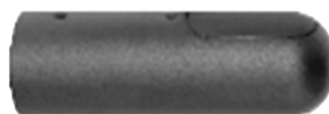

# MAGNETIC MAX-360 ACCESSORIES

**KEYLIGHT**

SPAIN  
PRODUCTOS DE ILUMINACION

Tube Connector  
MAX-TUBE-396/718  
Ø28\*L396mm/718mm

I Connector  
MAX-I  
Ø28\*L94mm

Twin Connector  
MAX-T  
Ø28\*L181mm

Cross Connector  
MAX-4T  
192\*192mm

Fixed Connector  
MAX-3X  
79\*79mm

Triple Connector  
MAX-3T  
150\*174mm

End Cap  
MAX-END-CAP  
Ø28\*L90mm

MAX-FIXED-PART

MAX-FIXED-STAND

MAX-HANGING-ROPE